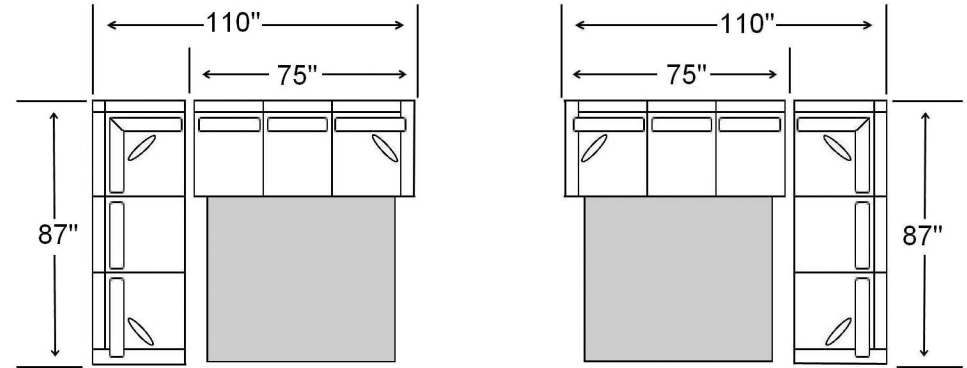

One Arm Sofa (212RAF or 212LAF) +
3 Cushion Corner Sofa (412LAF or 412RAF)

212RAF right arm facing sofa
+
412LAF left arm facing corner sofa

212LAF left arm facing sofa
+
412RAF right arm facing corner sofa

One Arm Queen Sleeper (912RAF-IS or 912LAF-IS) +
3 Cushion Corner Sofa (412LAF or 412RAF)

912RAF-IS right arm facing queen
sleeper
+
412LAF left arm facing corner sofa

912LAF-IS left arm facing queen
sleeper
+
412RAF right arm facing corner sofa

SINCE 1940
Stanley
CHAIR CO., INC.
TAMPA, FL
(813) 884-1436
www.stanleychair.com

Shown: 412LAF + 612RAF

One Arm Loveseat (612RAF or 612LAF) +
3 Cushion Corner Sofa (412LAF or 412RAF)

612RAF right arm facing loveseat
(or 812RAF-IS loveseat sleeper)
+
412LAF left arm facing corner sofa

612LAF left arm facing loveseat
(or 812LAF-IS loveseat sleeper)
+
412RAF right arm facing corner sofa